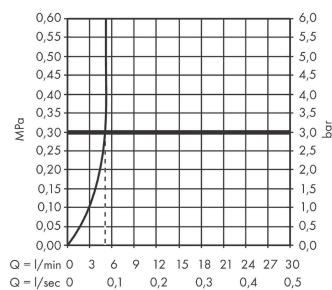

Vivenis

Single lever basin mixer 110 without waste set

Finish: **Chrome** Article Number: **75022000**

Description

product features

- ComfortZone 110
- projection: 146 mm
- spout height: 110 mm
- handle variant: lever handle
- spray type: WaterfallStream
- maximum flow rate at 3 bar: 5 l/min
- ceramic cartridge
- temperature limitation adjustable
- suitable for continuous flow water heaters
- connection type: G 3/8 connections
- connection dimension: DN15
- EU taxonomy: max. 6 l/min - Substantial Contribution (SC) possible

Technology

Design awards

reddot winner 2021

Product image

Scale drawing

Flowchart

Vivenis
Single lever basin mixer 110 without waste set
 Finish: **Chrome** Article Number: **75022000**

Exploded Drawing