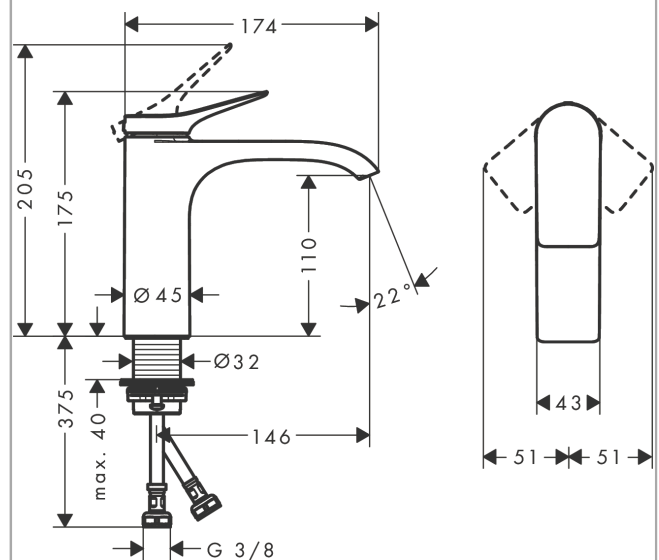

Vivenis

Single lever basin mixer 110 without waste set

Finish: **Chrome** Article Number: **75022000**

Description

product features

- ComfortZone 110
- projection: 146 mm
- spout height: 110 mm
- handle variant: lever handle
- spray type: WaterfallStream
- maximum flow rate at 3 bar: 5 l/min
- ceramic cartridge
- temperature limitation adjustable
- suitable for continuous flow water heaters
- connection type: G 3/8 connections
- connection dimension: DN15
- EU taxonomy: max. 6 l/min - Substantial Contribution (SC) possible

Technology

Design awards

reddot winner 2021

Product image

Scale drawing

Flowchart

Vivenis
Single lever basin mixer 110 without waste set
 Finish: **Chrome** Article Number: **75022000**

Exploded Drawing

Year of production: >06/21

Vivenis

Single lever basin mixer 110 without waste set

Finish: **Chrome** Article Number: **75022000**

Spare part list

Year of production: >06/21

Pos.	Description	Article Number	PC	PU
1	handle	94277000	11	1
2	screw cover	93735460	3	1
3	escutcheon	94027000	7	1
4	nut	93995000	7	1
5	O-ring 35x1,5	92114000	2	1
6	cartridge, assy	93897000	12	1
7	seal	95008000	3	1
8	O-ring 35x2	92604000	2	1
9	adapter for cartridge	98750000	4	1
10	O-Ring 30x2	98186000	1	1
11	spray former	94275000	9	1
12	connection hose 450 mm M8x0,75 G3/8	97206000	8	1
13	O-ring 6,6x1,6	93019000	1	1
14	flat seal	98749000	2	1
15	fixing set (Ø 32)	13961000	7	1
16	lever collar	97548000	1	1
a	fixation extension 35 mm	13898000	12	1