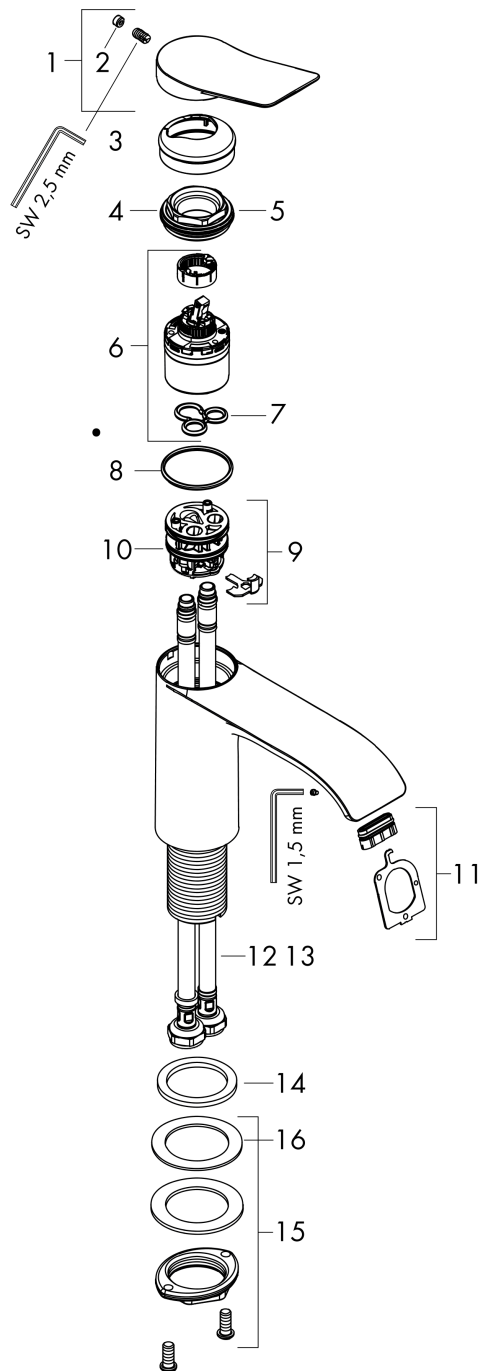

Vivenis

Single lever basin mixer 110 without waste set

Finish: **Chrome** Article Number: **75022000**

Description

product features

- ComfortZone 110
- projection: 146 mm
- spout height: 110 mm
- handle variant: lever handle
- spray type: WaterfallStream
- maximum flow rate at 3 bar: 5 l/min
- ceramic cartridge
- temperature limitation adjustable
- suitable for continuous flow water heaters
- connection type: G 3/8 connections
- connection dimension: DN15
- EU taxonomy: max. 6 l/min - Substantial Contribution (SC) possible

Technology

Design awards

reddot winner 2021

Product image

Scale drawing

Flowchart

Vivenis
Single lever basin mixer 110 without waste set
 Finish: **Chrome** Article Number: **75022000**

Exploded Drawing

Year of production: >06/21

Vivenis

Single lever basin mixer 110 without waste set

Finish: **Chrome** Article Number: **75022000**

Spare part list

Year of production: >06/21

Pos.	Description	Article Number	PC	PU
1	handle	94277000	11	1
2	screw cover	93735460	3	1
3	escutcheon	94027000	7	1
4	nut	93995000	7	1
5	O-ring 35x1,5	92114000	2	1
6	cartridge, assy	93897000	12	1
7	seal	95008000	3	1
8	O-ring 35x2	92604000	2	1
9	adapter for cartridge	98750000	4	1
10	O-Ring 30x2	98186000	1	1
11	spray former	94275000	9	1
12	connection hose 450 mm M8x0,75 G3/8	97206000	8	1
13	O-ring 6,6x1,6	93019000	1	1
14	flat seal	98749000	2	1
15	fixing set (Ø 32)	13961000	7	1
16	lever collar	97548000	1	1
a	fixation extension 35 mm	13898000	12	1